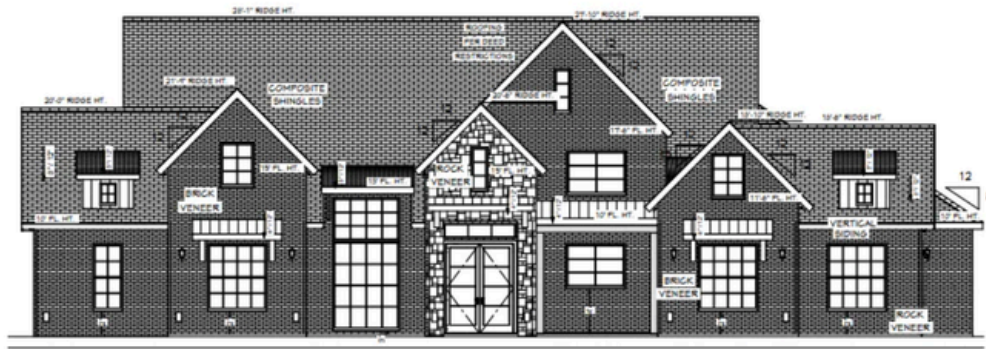

2026

• • • • •
PARADE OF HOMES

2902 151ST STREET

4 BEDROOMS | 4.5 BATHROOMS | 3,203 SQFT

SELECTIONS PACKET

Brick: Casa Blanca
Stone:
Trim: Cracked Pepper
Dual Black Shingles

Designer Color Collection ⓘ

SW 9580